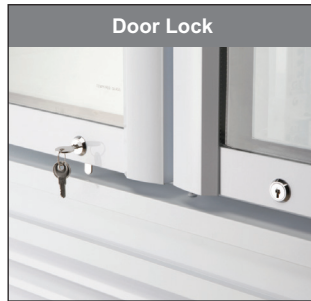

PARTS & ACCESSORIES